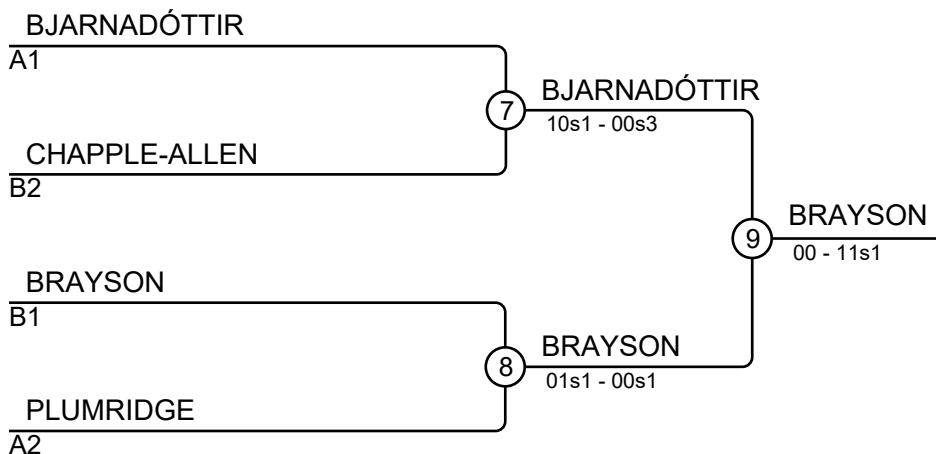

#	Name	Club	4	5	6	Wins	Pts	Pos
4	Kaitlin CHAPPLE-ALLEN	GBR			10	1	10	2
5	Caroline BRAYSON	GBR	10		10	2	20	1
6	Íris RAGNARSDÓTTIR	ISL				0	0	3

Matches B

Match	White	Blue	Result	Time
2	Kaitlin CHAPPLE-ALLEN 4	Caroline BRAYSON 5	00-10s2	6:05
4	Kaitlin CHAPPLE-ALLEN 4	Íris RAGNARSDÓTTIR 6	10s2-00	5:55
6	Caroline BRAYSON 5	Íris RAGNARSDÓTTIR 6	11-00	1:06